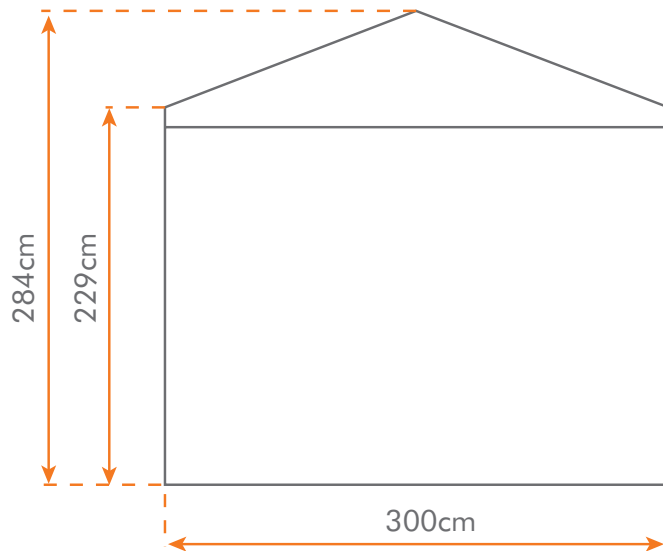

clearspan marquee capacities

available in widths of 3m, 6m, 9m and 12m, built in lengths of three metres.
larger structures of 15m width are built in lengths of five metres.

marquee size	imperial approx	max seated	max standing
3m x 3m	10ft x 10ft	10	15
3m x 6m	10ft x 20ft	20	30
3m x 9m	10ft x 30ft	30	45
3m x 12m	10ft x 40ft	40	60
3m x 15m	10ft x 50ft	50	75
3m x 18m	10ft x 60ft	60	90
6m x 3m	20ft x 10ft	20	30
6m x 6m	20ft x 20ft	40	60
6m x 9m	20ft x 30ft	60	90
6m x 12m	20ft x 40ft	80	120
6m x 15m	20ft x 50ft	100	150
6m x 18m	20ft x 60ft	120	180
6m x 21m	20ft x 70ft	140	210
9m x 3m	30ft x 10ft	30	45
9m x 6m	30ft x 20ft	60	90
9m x 9m	30ft x 30ft	90	135
9m x 12m	30ft x 40ft	120	180
9m x 15m	30ft x 50ft	150	225
9m x 19m	30ft x 60ft	180	270
9m x 21m	30ft x 70ft	210	315
9m x 24m	30ft x 80ft	240	360
9m x 27m	30ft x 90ft	270	405
9m x 30m	30ft x 100ft	300	450

sizes/capacities must be adjusted to include dance floors, bars and food servery, etc

clearspan marquee capacities (continued)

available in widths of 3m, 6m, 9m and 12m, built in lengths of three metres.
larger structures of 15m width are built in lengths of five metres.

marquee size	imperial approx	max seated	max standing
12m x 3m	40ft x 10ft	40	60
12m x 6m	40ft x 20ft	80	120
12m x 9m	40ft x 30ft	120	180
12m x 12m	40ft x 40ft	160	240
12m x 15m	40ft x 50ft	200	300
12m x 18m	40ft x 60ft	240	360
12m x 21m	40ft x 70ft	280	420
12m x 24m	40ft x 80ft	320	480
12m x 27m	40ft x 90ft	360	540
12m x 30m	40ft x 100ft	400	600
15m x 5m	50ft x 16ft	60	90
15m x 10m	50ft x 33ft	110	165
15m x 15m	50ft x 50ft	160	240
15m x 20m	50ft x 66ft	220	330
15m x 25m	50ft x 82ft	270	405
15m x 30m	50ft x 100ft	325	490
15m x 35m	50ft x 115ft	380	570
15m x 40m	50ft x 132ft	430	645
15m x 45m	50ft x 150ft	480	720
15m x 50m	50ft x 164ft	530	800

sizes/capacities must be adjusted to include dance floors, bars and food servery, etc

technical specifications

see next page for 9m, 10m, 12m and 15m specifications.