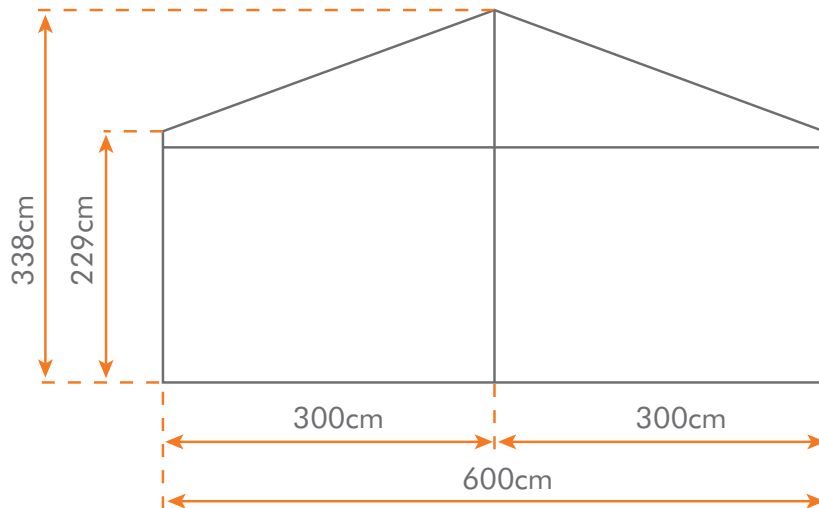

clearspan marquee capacities

available in widths of 3m, 6m, 9m and 12m, built in lengths of three metres.
larger structures of 15m width are built in lengths of five metres.

marquee size	imperial approx	max seated	max standing
3m x 3m	10ft x 10ft	10	15
3m x 6m	10ft x 20ft	20	30
3m x 9m	10ft x 30ft	30	45
3m x 12m	10ft x 40ft	40	60
3m x 15m	10ft x 50ft	50	75
3m x 18m	10ft x 60ft	60	90
6m x 3m	20ft x 10ft	20	30
6m x 6m	20ft x 20ft	40	60
6m x 9m	20ft x 30ft	60	90
6m x 12m	20ft x 40ft	80	120
6m x 15m	20ft x 50ft	100	150
6m x 18m	20ft x 60ft	120	180
6m x 21m	20ft x 70ft	140	210
9m x 3m	30ft x 10ft	30	45
9m x 6m	30ft x 20ft	60	90
9m x 9m	30ft x 30ft	90	135
9m x 12m	30ft x 40ft	120	180
9m x 15m	30ft x 50ft	150	225
9m x 19m	30ft x 60ft	180	270
9m x 21m	30ft x 70ft	210	315
9m x 24m	30ft x 80ft	240	360
9m x 27m	30ft x 90ft	270	405
9m x 30m	30ft x 100ft	300	450

sizes/capacities must be adjusted to include dance floors, bars and food servery, etc

clearspan marquee capacities (continued)

available in widths of 3m, 6m, 9m and 12m, built in lengths of three metres.
larger structures of 15m width are built in lengths of five metres.

marquee size	imperial approx	max seated	max standing
12m x 3m	40ft x 10ft	40	60
12m x 6m	40ft x 20ft	80	120
12m x 9m	40ft x 30ft	120	180
12m x 12m	40ft x 40ft	160	240
12m x 15m	40ft x 50ft	200	300
12m x 18m	40ft x 60ft	240	360
12m x 21m	40ft x 70ft	280	420
12m x 24m	40ft x 80ft	320	480
12m x 27m	40ft x 90ft	360	540
12m x 30m	40ft x 100ft	400	600
15m x 5m	50ft x 16ft	60	90
15m x 10m	50ft x 33ft	110	165
15m x 15m	50ft x 50ft	160	240
15m x 20m	50ft x 66ft	220	330
15m x 25m	50ft x 82ft	270	405
15m x 30m	50ft x 100ft	325	490
15m x 35m	50ft x 115ft	380	570
15m x 40m	50ft x 132ft	430	645
15m x 45m	50ft x 150ft	480	720
15m x 50m	50ft x 164ft	530	800

sizes/capacities must be adjusted to include dance floors, bars and food servery, etc

technical specifications

see next page for 9m, 10m, 12m and 15m specifications.